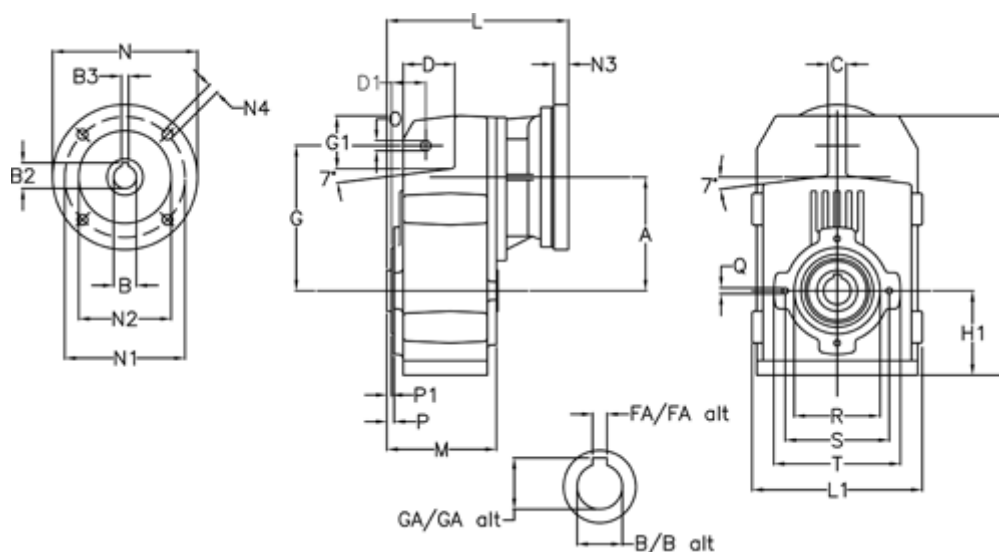

Article number: 29560207663225
 Description: Shaft mounted gear
 A253H35-76,6-P71B5

Measures

A = 128.75	FA = 10	M = 135.5	Q = M10x14
B = 35	G = 162	N = 160	R = 110
B1 = 14	G1 = 58.0	N1 = 130	S = 130
B2 = 16.3	GA = 38.3	N2 = 110	T = 150
B3 = 5	H = 290.5	N4 = M8x16	
C = 20	H1 = 93.5	O = 13	
D = 57.0	L = 213.0	P = 6.0	
D1 = 43.5	L1 = 188	P1 = 3.5	